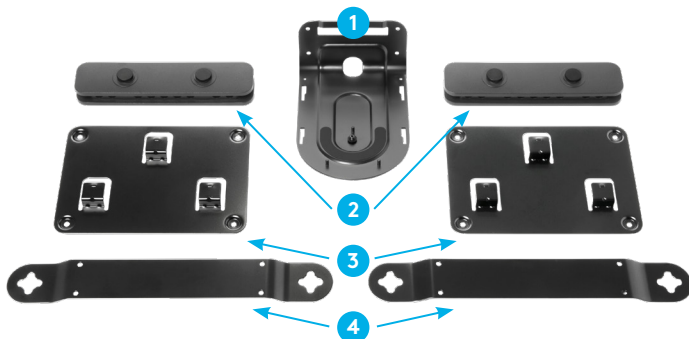

RALLY MIC POD

- 1 Four microphones with eight beamforming elements provide a 15 ft (4.5m) pickup range
- 2 9.6 ft (2.95m) cable connects to Rally Table Hub, Rally Mic Pod Hub, or another Mic Pod
- 3 Mute button with LED status indicator
- 4 Technical fabric resists dirt and fingerprints
- 5 Input to daisy chain with another Mic Pod

RALLY MIC POD HUB

- 1 Three inputs for Mic Pods or additional Hubs
- 2 Single-cable connections to Mic Pods for clean cabling and ease of placement
- 3 Under-table mounting hardware included
- 4 9.6 ft (2.95m) cable connects to another Mic Pod Hub or the Rally Table Hub

RALLY SPEAKER

- 1 Premium materials in slate gray complement high-style meeting rooms
- 2 Anti-vibration enclosure eliminates buzzing and interference
- 3 3 in (76mm) speaker driver delivers rich, clear sound
- 4 Patent-pending suspension system isolates vibration within the enclosure
- 5 Acoustically transparent fabric for good looks and clear sound
- 6 A single 9.6 ft (2.95m) Mini-XLR cable connects to Rally Display Hub for both signal and power

RALLY MOUNTING KIT

- 1 Invertible camera bracket supports wall mounting and near-ceiling installation
- 2 Cable retainers for Table Hub and Display Hub keeps cables plugged in
- 3 Ventilated brackets secure Hubs under the table or to the wall
- 4 Low-profile speaker brackets for a floating appearance